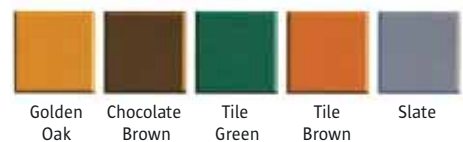

Ripley

Sherbourne

Berkley Single

Rockingham

Tamworth

Berkley Double

Warwick

## Tile Colours Available

Golden Oak    Chocolate Brown    Tile Green    Tile Brown    Slate

See back cover for technical information.

Due to the limitations of the printing process all photographs and colours are considered to be only representative of the actual goods. We reserve the right to change any of the patterns or designs without prior notice. All specifications are correct at the time of going to print. E. & O.E.

A Hurst Group Company

Bracket Options			
<p>Over the years, bracket designs have evolved to match the canopy. The illustrations on this page are only a suggestion and the choice is yours. Brackets are available in white or brown smooth GRP. Please contact our sales department or click <a href="http://www.hurst-plastics.co.uk">www.hurst-plastics.co.uk</a></p>			
 <p><b>BRG 5</b></p>	 <p><b>BRG 6</b></p>	 <p><b>BRG 7</b></p>	 <p><b>BRG 8</b></p>
Product Suitability: Elsdon Sherbourne	Product Suitability: Cheltenham 880 Suffolk	Product Suitability: Cheltenham 730 Berkley	Product Suitability: Warwick, Ripley Stafford
 <p><b>BRG 9</b></p>	 <p><b>BRG 10</b></p>	 <p><b>BRG 11</b></p>	 <p><b>BRG 12</b></p>
Product Suitability: Soffit But	Product Suitability: Elsdon Bow Canopy	Product Suitability: Elsdon Bow Canopy	Product Suitability: Suffolk